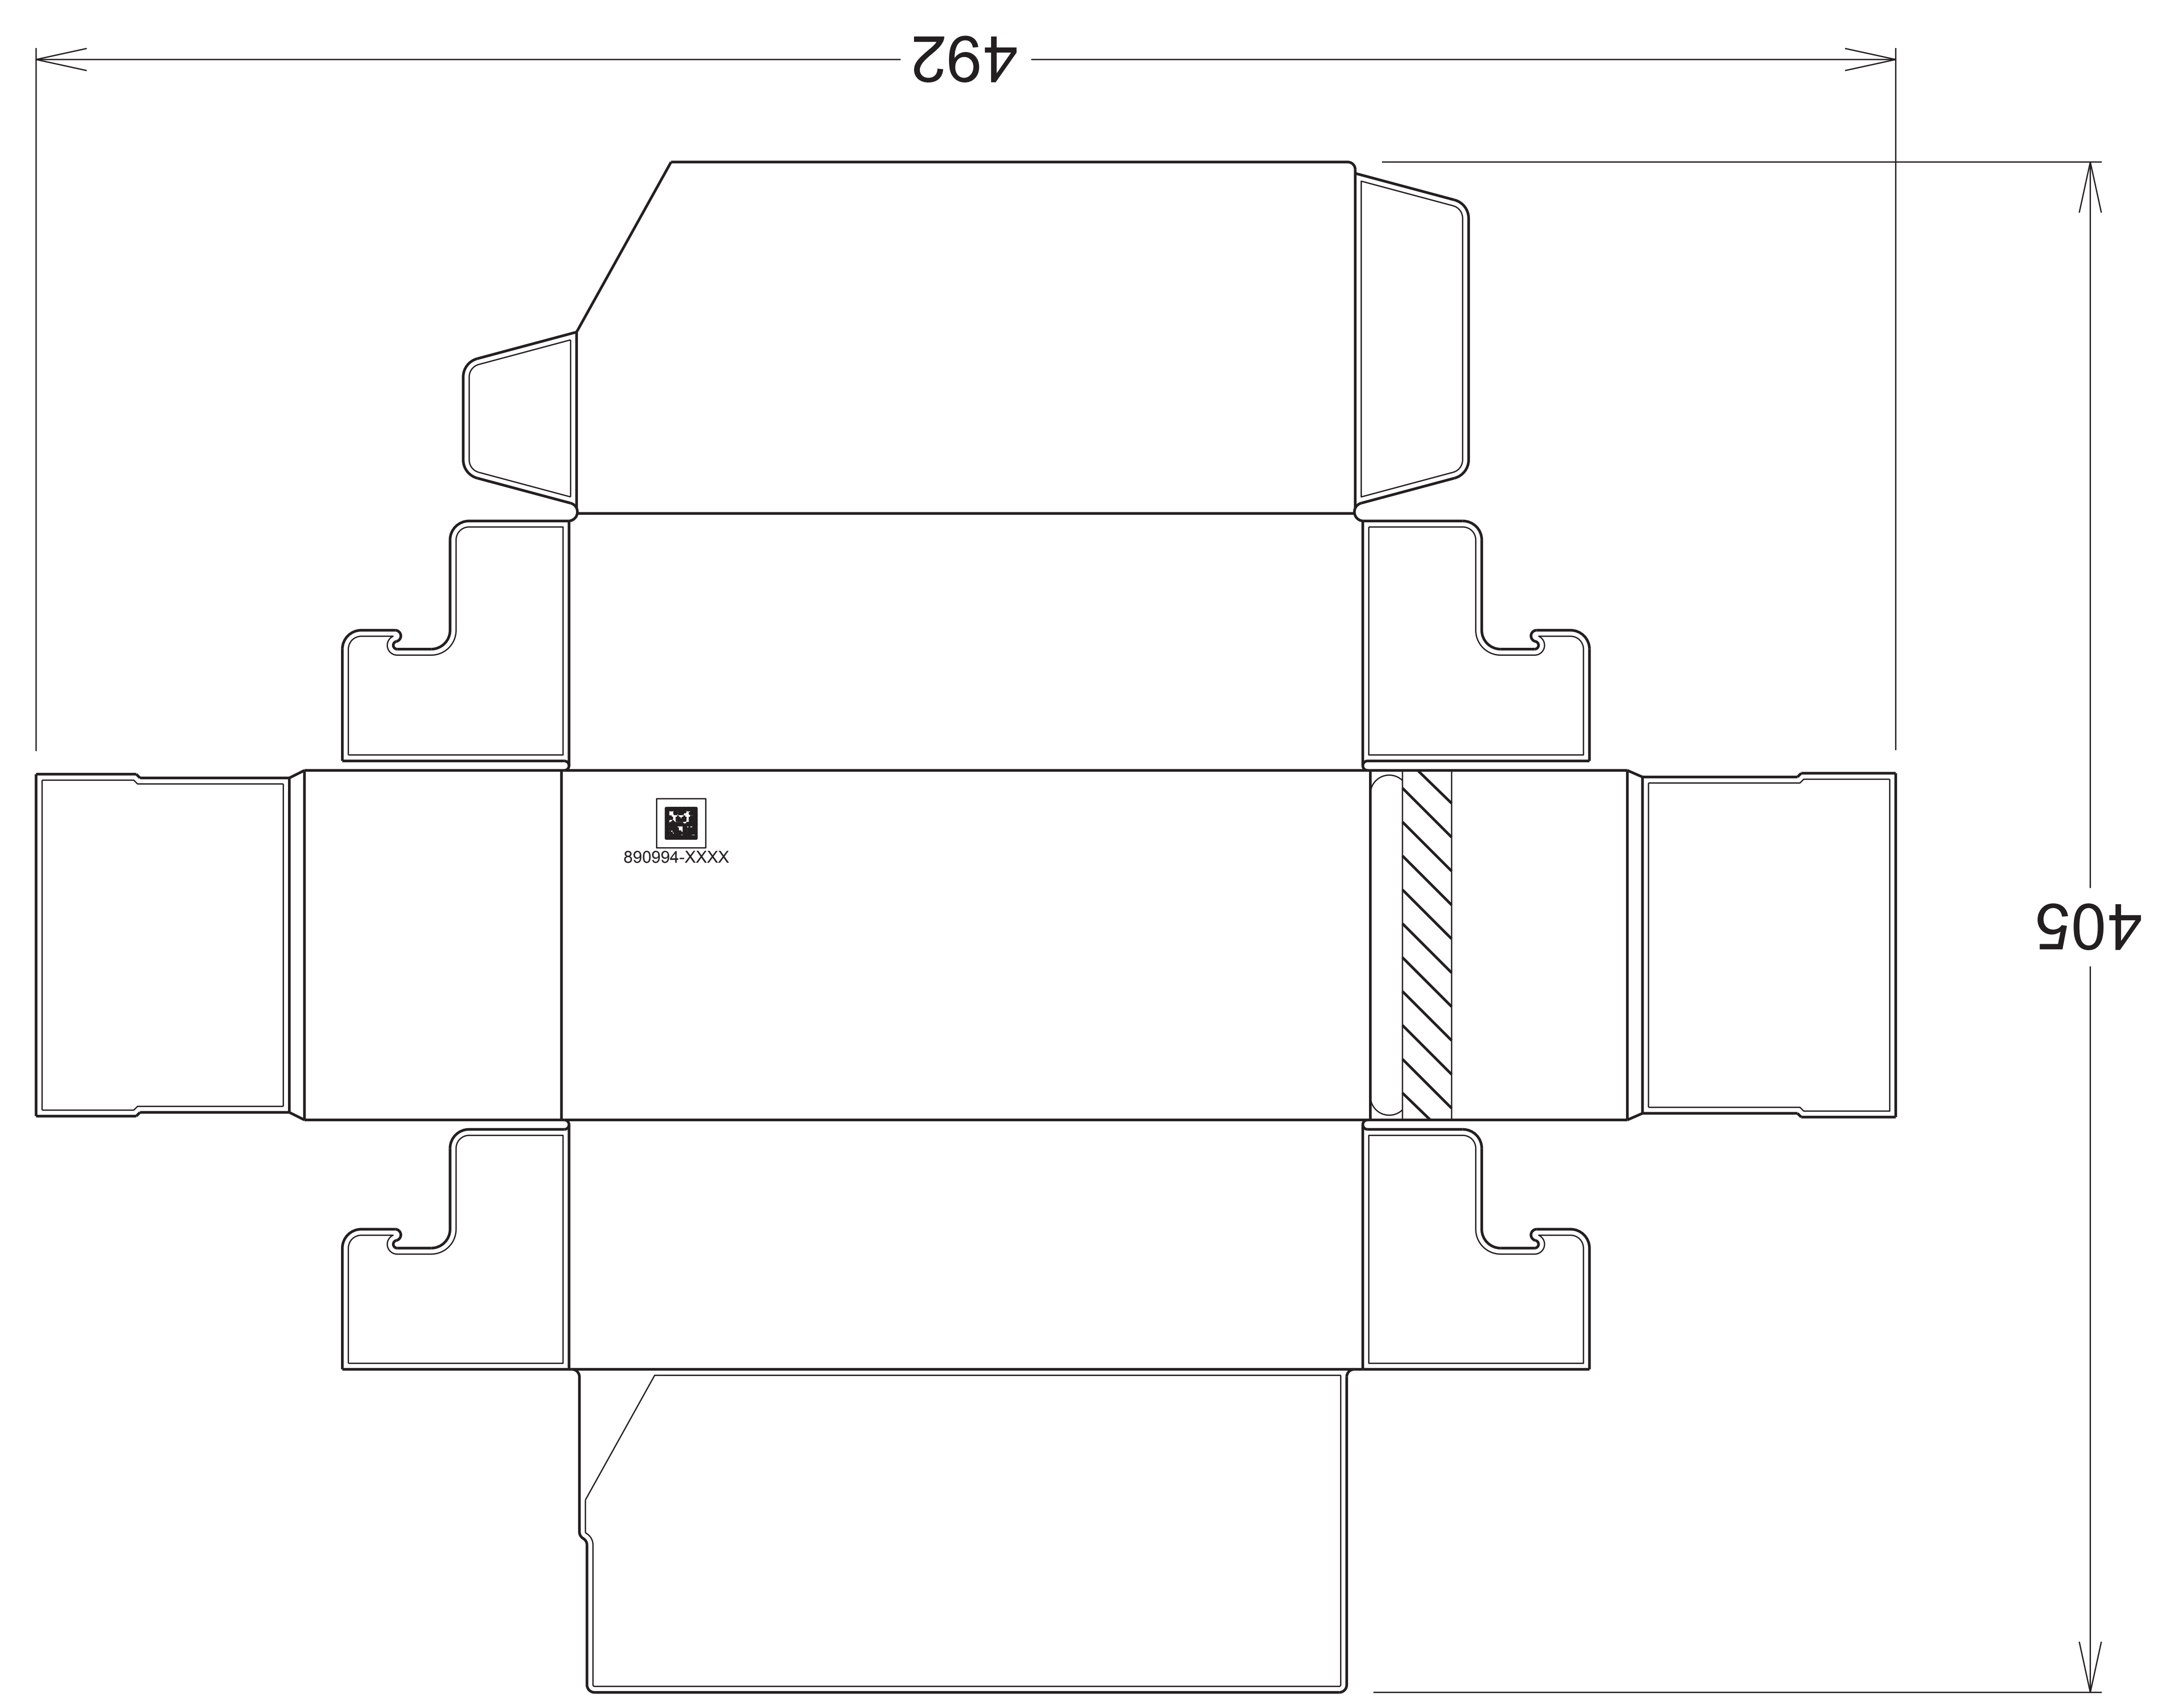

INSIDE VIEW

Legend	
— —	Cut
— —	Crease
— —	Dimensions and text
— —	Spot Label
— —	Clear Tape
— —	Covered
— —	Covered When Set Up
— —	Direct Print Live Area

OUTSIDE VIEW

STRUCTURE NUMBER: SP890994  
 PACKAGE WEIGHT: KG. LB.  
 DATE: 12/11/23