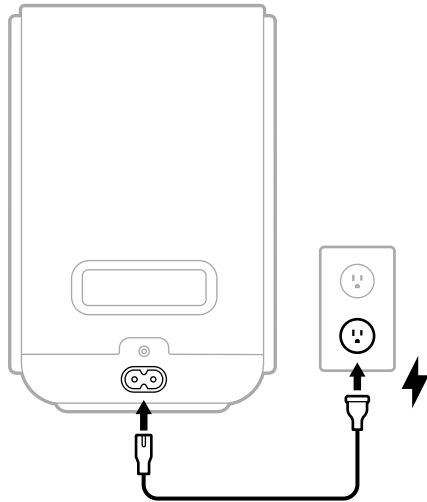

1

2

setup.Bose.com/lu-speaker

LIFESTYLE ULTRA SPEAKER

support.Bose.com/lu-speaker

896199-0010