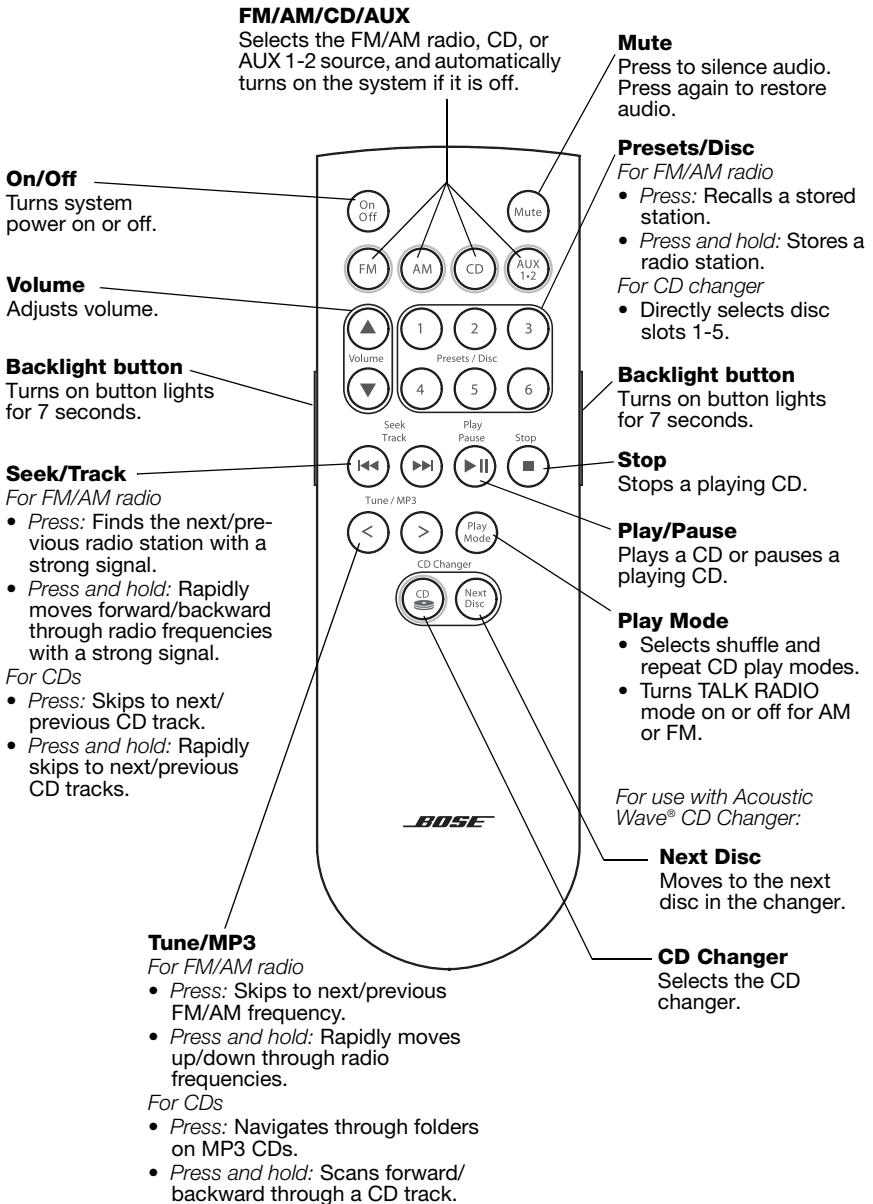

- For complete operating instructions, please refer to your Acoustic Wave® Music System II and Acoustic Wave® CD Changer Owner's Guide.
- For product limited warranty information, please refer to www.bose.com.