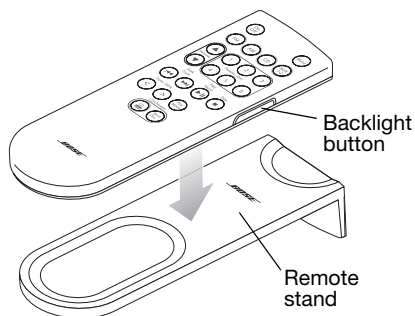

Carefully unpack the carton and save the packing materials for future use.

Installing batteries

Open the battery compartment by lifting the latch as shown below. Install the two supplied AAA (LR03) alkaline batteries, observing the + and – polarity markings in the compartment.

Using the stand

Your remote fits securely in its stand. You may operate the remote while in the stand, without pointing it directly at the Acoustic Wave® music system II.

Using the backlight

Press one or both of the backlight buttons to turn on the button lights for seven seconds. To extend the lighting for seven additional seconds, press any button.