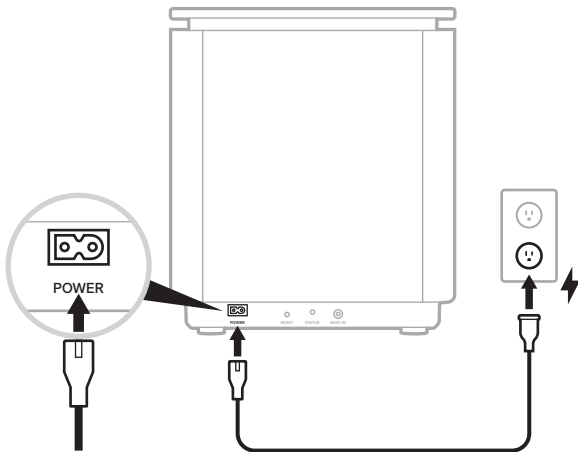

1

2

setup.Bose.com/lu-subwoofer

LIFESTYLE ULTRA SUBWOOFER

support.Bose.com/lu-subwoofer

896216-0020